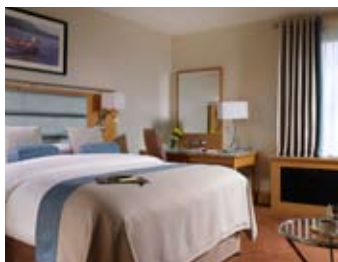

With **20 acres of parkland** suitable for **team building** activities and a selection of **indoor and outdoor** activities on offer we can tailor a successful team building event to suit individual needs. We have teamed up with local companies including **Get West** to facilitate bespoke activities onsite. We have additional **world class training facilities** on our doorstep, including **Cratloe Woods Assault Course**, **Limerick IT** and **University of Limerick Sports Centre**. As always our team can help you plan **accommodation** and **menus** to suit all budgets and sizes.

“LET FOOD BE THY MEDICINE & MEDICINE BE THY FOOD”
the importance of what you eat

OUR INNOVATIVE BRAIN FOOD OPTION IS REFUELLING AT ITS BEST. OUR PHILOSOPHY IS THAT WHEN YOU EAT THE RIGHT FOOD, YOU CAN IMPROVE THE EFFICIENCY OF YOUR BRAIN, ENHANCE YOUR ABILITY TO CONCENTRATE AND INCREASE MENTAL CAPACITY WHILE AT THE SAME TIME LOWERING STRESS LEVELS